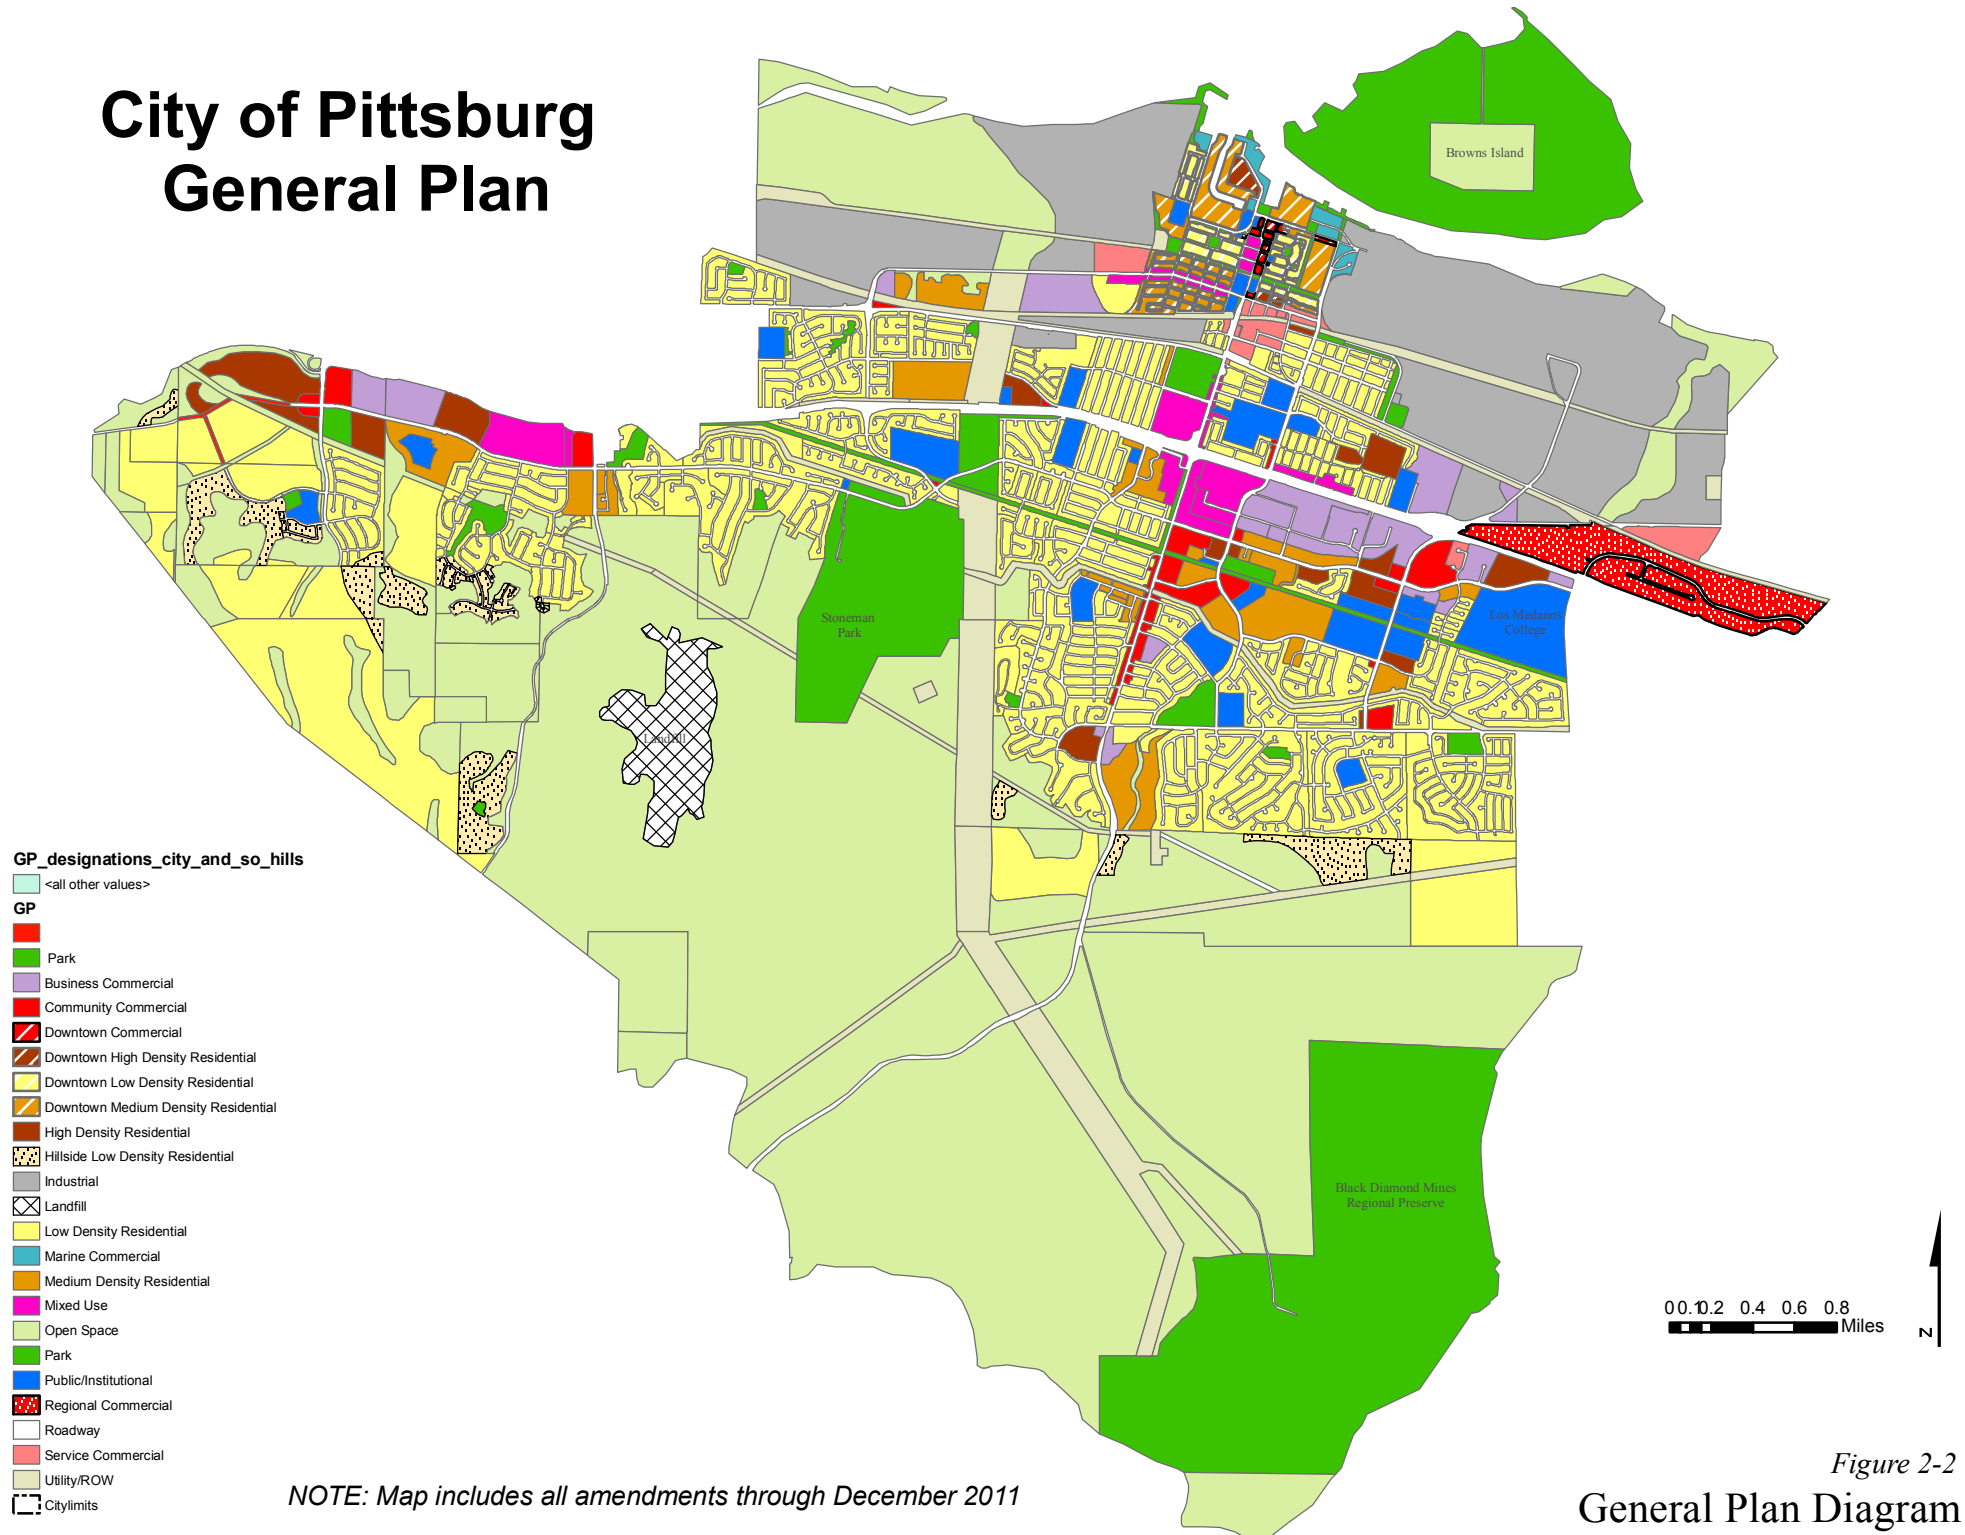

City of Pittsburg General Plan

- GP_designations_city_and_so_hills**
- <all other values>
 - GP**
 - Park
 - Business Commercial
 - Community Commercial
 - Downtown Commercial
 - Downtown High Density Residential
 - Downtown Low Density Residential
 - Downtown Medium Density Residential
 - High Density Residential
 - Hillside Low Density Residential
 - Industrial
 - Landfill
 - Low Density Residential
 - Marine Commercial
 - Medium Density Residential
 - Mixed Use
 - Open Space
 - Park
 - Public/Institutional
 - Regional Commercial
 - Roadway
 - Service Commercial
 - Utility/ROW
 - Citylimits

NOTE: Map includes all amendments through December 2011

Figure 2-2
General Plan Diagram