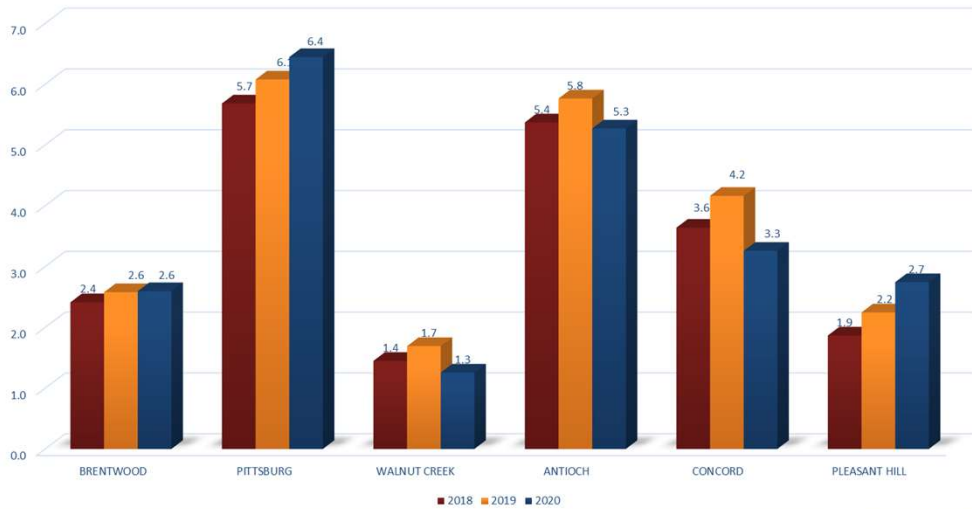

TOTAL VIOLENT AND PROPERTY CRIME PER CAPITA

City Comparison - Total Violent Crime Per Capita 1K

City Comparison - Total Property Crime Per Capita 1K